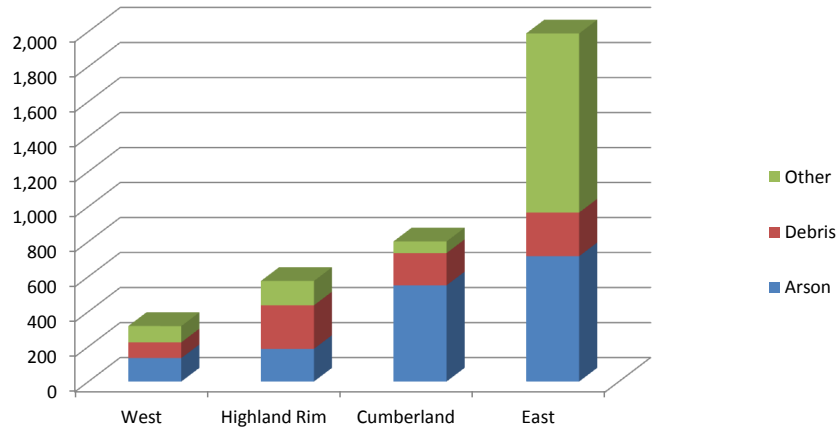

Tennessee Department of Agriculture
2012 Division of Forestry
Wildfire Charts
 (Year-to-Date Totals)

No. of Fires

**No. of Fires
(State-wide)**

Acres Burned

**Acres Burned
(State-wide)**