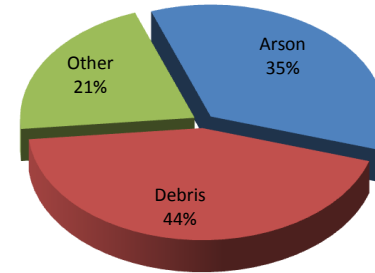

Tennessee Department of Agriculture
2012 Division of Forestry
Wildfire Charts
 (Year-to-Date Totals)

No. of Fires

**No. of Fires
(State-wide)**

Acres Burned

**Acres Burned
(State-wide)**