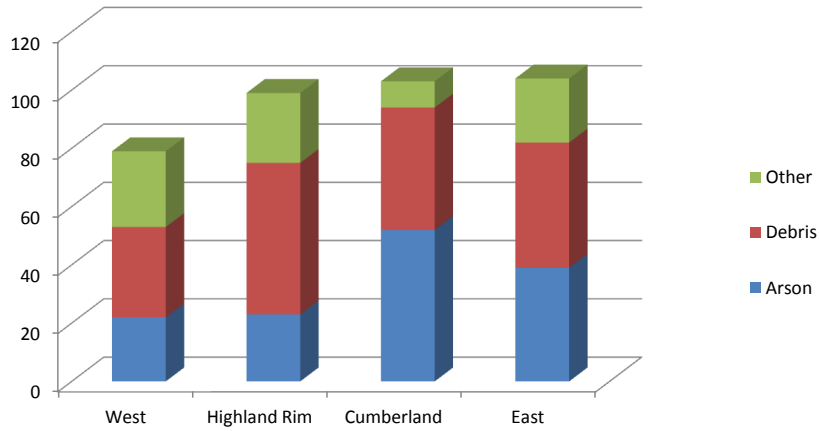

Tennessee Department of Agriculture
2012 Division of Forestry
Wildfire Charts
 (Year-to-Date Totals)

No. of Fires

**No. of Fires
(State-wide)**

Acres Burned

**Acres Burned
(State-wide)**